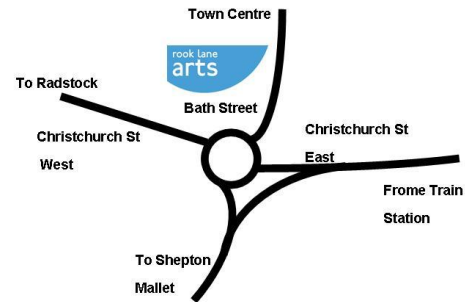

Four and Twenty Artists

Rook Lane Chapel showcases a pocketful of artists and makers living and working in Frome

Exhibition

Saturday 5th to Saturday 19th March 2011

Open Daily Tuesday to Saturday 10am – 4pm

Rook Lane Chapel
Bath Road
Frome
BA11 1DN
Tel: 01373 468040
mailbox@rooklanearts.org.uk

Enquiries to:

Samantha West or

Tel: 01373 455634 / 07855 440648

Caroline Walsh-Waring

Tel: 01373 452136 / 07548 882263